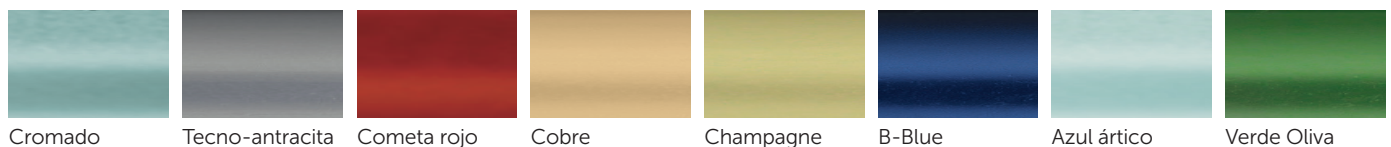

COLORES

Colores	THE KSL	KÜSCHALL ADVANCE	KÜSCHALL R33	KÜSCHALL K-SERIES	KÜSCHALL K-SERIES <i>attract</i>	KÜSCHALL CHAMPION	KÜSCHALL ULTRA-LIGHT	KÜSCHALL COMPACT
Negro brillante	✓	✓	✓	✓	-	✓	✓	✓
Negro mate	✓	-	✓	✓	-	✓	✓	✓
Blanco marfil	✓	✓	✓	✓	-	✓	✓	✓
Gris plata	✓	-	✓	✓	-	✓	✓	✓
Gris humo	✓	-	✓	✓	-	✓	✓	✓
Azul real	-	✓	✓	✓	-	✓	✓	✓
Rojo real	✓	✓	✓	✓	-	✓	✓	✓
Amarillo intenso	✓	✓	✓	✓	-	✓	-	✓
Naranja dinamita	✓	✓	✓	✓	-	✓	✓	✓
Azul mercurio	✓	✓	✓	✓	-	✓	✓	✓
Rosa nitro	✓	-	-	✓	-	✓	✓	✓
Violeta atómico	✓	-	-	✓	-	✓	✓	✓
Verde menta	-	-	-	-	-	✓	-	-
Gris oscuro	✓	-	✓	✓	-	-	✓	✓
Ámbar	-	-	-	-	-	-	-	✓
Púrpura fuego	-	-	✓	✓	-	-	✓	✓
Reflejo natural	-	✓	✓	✓	-	-	-	-
Negro attract	-	-	-	-	✓	-	-	-
Gris attract	-	-	-	-	✓	-	-	-
Azul attract	-	-	-	-	✓	-	-	-
Rojo attract	-	-	-	-	✓	-	-	-

CPS	THE KSL	KÜSCHALL ADVANCE	KÜSCHALL R33	KÜSCHALL K-SERIES	KÜSCHALL K-SERIES <i>attract</i>	KÜSCHALL CHAMPION	KÜSCHALL ULTRA-LIGHT	KÜSCHALL COMPACT
Cromado	✓	✓	✓	✓	-	✓	✓	✓
Tecno-antracita	✓	✓	✓	✓	-	✓	✓	✓
Cometa rojo	✓	✓	✓	✓	-	✓	✓	✓
Cobre	✓	-	-	✓	-	-	✓	✓
Champagne	✓	✓	✓	✓	-	✓	✓	✓
B-Blue	✓	-	✓	✓	-	✓	✓	✓
Azul ártico	✓	✓	✓	✓	-	✓	✓	✓
Verde Oliva	✓	-	✓	✓	-	-	✓	✓