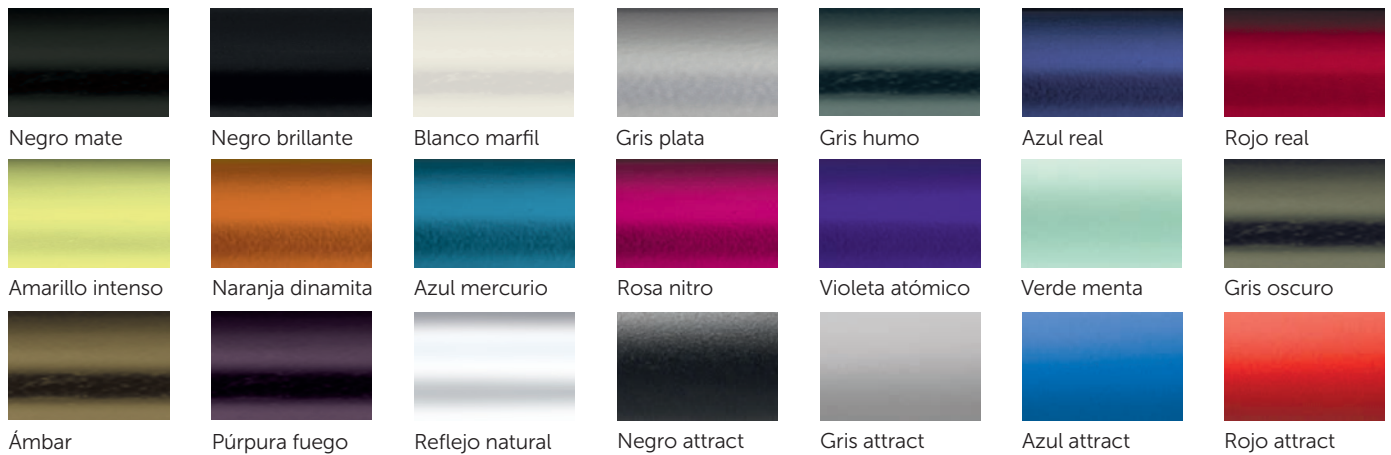

COLORES

Colores	THE KSL	KÜSCHALL ADVANCE	KÜSCHALL R33	KÜSCHALL K-SERIES	KÜSCHALL K-SERIES <i>attract</i>	KÜSCHALL CHAMPION	KÜSCHALL ULTRA-LIGHT	KÜSCHALL COMPACT
Negro brillante	✓	✓	✓	✓	-	✓	✓	✓
Negro mate	✓	-	✓	✓	-	✓	✓	✓
Blanco marfil	✓	✓	✓	✓	-	✓	✓	✓
Gris plata	✓	-	✓	✓	-	✓	✓	✓
Gris humo	✓	-	✓	✓	-	✓	✓	✓
Azul real	-	✓	✓	✓	-	✓	✓	✓
Rojo real	✓	✓	✓	✓	-	✓	✓	✓
Amarillo intenso	✓	✓	✓	✓	-	✓	-	✓
Naranja dinamita	✓	✓	✓	✓	-	✓	✓	✓
Azul mercurio	✓	✓	✓	✓	-	✓	✓	✓
Rosa nitro	✓	-	-	✓	-	✓	✓	✓
Violeta atómico	✓	-	-	✓	-	✓	✓	✓
Verde menta	-	-	-	-	-	✓	-	-
Gris oscuro	✓	-	✓	✓	-	-	✓	✓
Ámbar	-	-	-	-	-	-	-	✓
Púrpura fuego	-	-	✓	✓	-	-	✓	✓
Reflejo natural	-	✓	✓	✓	-	-	-	-
Negro attract	-	-	-	-	✓	-	-	-
Gris attract	-	-	-	-	✓	-	-	-
Azul attract	-	-	-	-	✓	-	-	-
Rojo attract	-	-	-	-	✓	-	-	-

CPS	THE KSL	KÜSCHALL ADVANCE	KÜSCHALL R33	KÜSCHALL K-SERIES	KÜSCHALL K-SERIES <i>attract</i>	KÜSCHALL CHAMPION	KÜSCHALL ULTRA-LIGHT	KÜSCHALL COMPACT
Cromado	✓	✓	✓	✓	-	✓	✓	✓
Tecno-antracita	✓	✓	✓	✓	-	✓	✓	✓
Cometa rojo	✓	✓	✓	✓	-	✓	✓	✓
Cobre	✓	-	-	✓	-	-	✓	✓
Champagne	✓	✓	✓	✓	-	✓	✓	✓
B-Blue	✓	-	✓	✓	-	✓	✓	✓
Azul ártico	✓	✓	✓	✓	-	✓	✓	✓
Verde Oliva	✓	-	✓	✓	-	-	✓	✓